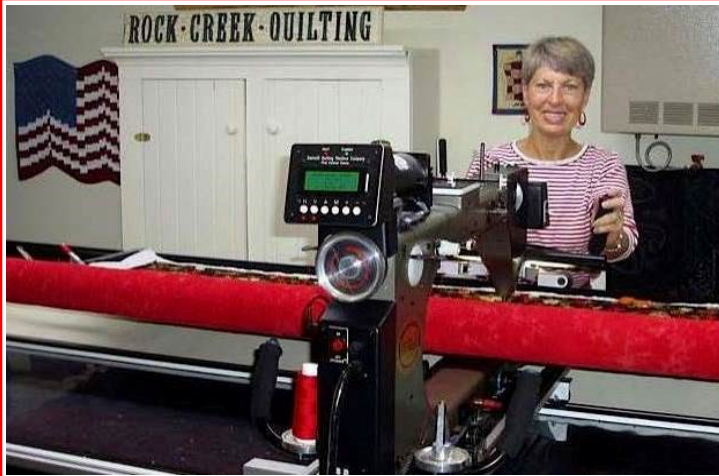

ADVERTISEMENTS